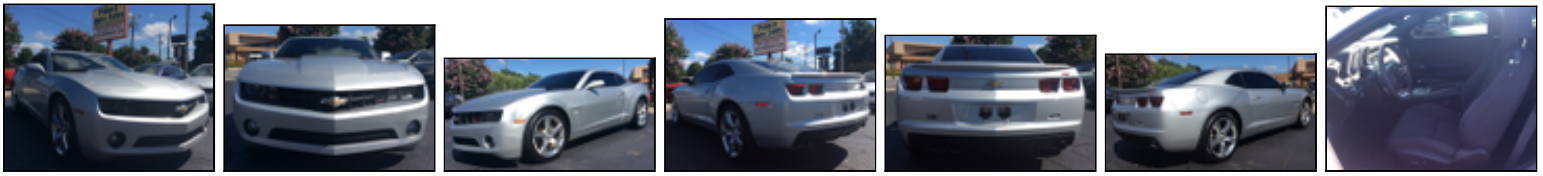

Palace Auto Sales

2011 Chevrolet Camaro RS

Price: \$14,999

Palace Auto Sales

4104 N. Tryon St.
CHARLOTTE, North Carolina 28206
<http://www.palaceautosales.com>
(704) 921-6700

Palace Auto

(704) 921-6700

palaceautos@gmail.com

Topline Information

VIN:	2G1FB1ED7B9209100	Body:	Coupe	Drivetrain:	RWD
Stock:	P13591	Engine:	ENGINE, 3.6L VARIABLE VALVE TIMING V6 WITH SIDI (SPARK IGNITION DIRECT INJECTION)	Mileage:	78376
Year:	2011	Transmission:	Automatic	Condition:	Unknown
Make:	Chevrolet	Cylinders:	6 - Cyl.	Title:	Clear
Model:	Camaro	Trans. Type:	Automatic	Doors:	2 doors
Submodel:	RS				