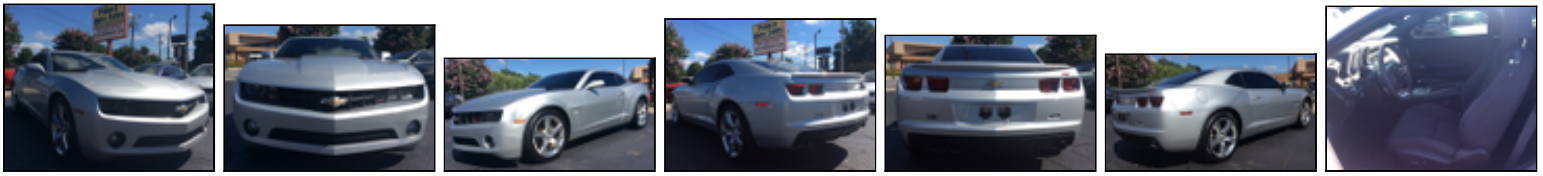

## 2011 Chevrolet Camaro RS

Price: \$14,999

## Topline Information

VIN:	2G1FB1ED7B9209100	Body:	Coupe	Drivetrain:	RWD
Stock:	P13591	Engine:	ENGINE, 3.6L VARIABLE VALVE TIMING V6 WITH SIDI (SPARK IGNITION DIRECT INJECTION)	Mileage:	78376
Year:	2011	Transmission:	Automatic	Condition:	Unknown
Make:	Chevrolet	Cylinders:	6 - Cyl.	Title:	Clear
Model:	Camaro	Trans. Type:	Automatic	Doors:	2 doors
Submodel:	RS				