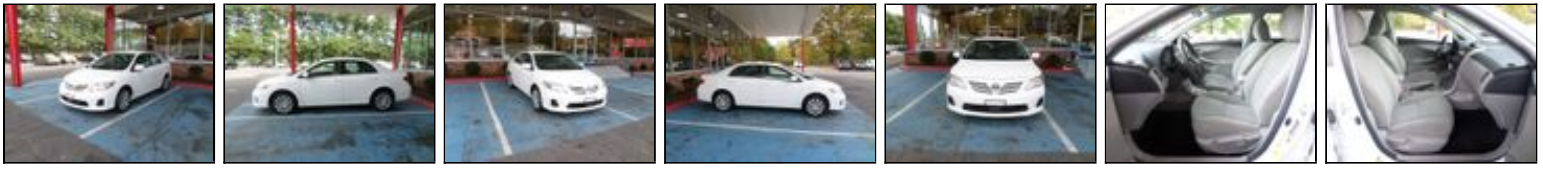

Topline Information

VIN:	2T1BU4EE3DC975094	Body:	Sedan	Drivetrain:	FWD
Stock:		Engine:	1.8L DOHC SFI 16-valve VVT-i I4 engine	Mileage:	26357
Year:	2013	Transmission:		Condition:	LikeNew
Make:	Toyota	Cylinders:	4 - Cyl.	Title:	Clear
Model:	Corolla	Trans. Type:	Automatic	Doors:	4 doors
Submodel:	LE				