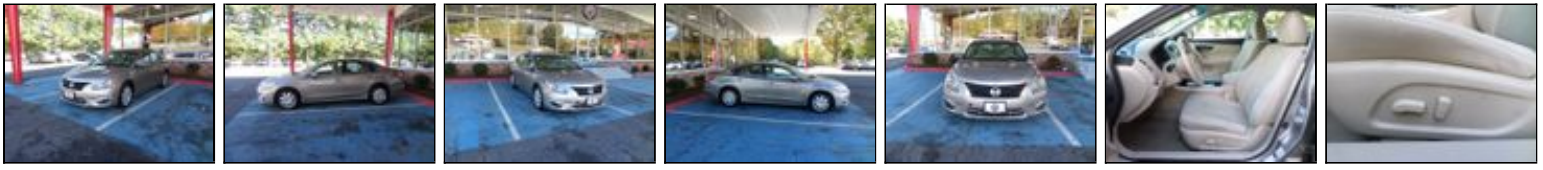

Topline Information

VIN:	1N4AL3AP3EC295521	Body:	Sedan	Drivetrain:	FWD
Stock:		Engine:	Engine: 2.5L DOHC 16-Valve I-4	Mileage:	56515
Year:	2014	Transmission:		Condition:	VeryGood
Make:	Nissan	Cylinders:	4 - Cyl.	Title:	Clear
Model:	Altima	Trans. Type:	Automatic	Doors:	4 doors
Submodel:	2.5 S				