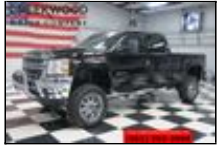

ty@creekwoodmotorcompany.com

Topline Information

VIN:	1GC1KYC86CF211672	Body:	Pickup truck	Drivetrain:	FourWD
Stock:	18042	Engine:	ENGINE, DURAMAX 6.6L TURBO DIESEL V8, B20-DIESEL COMPATIBLE	Mileage:	145000
Year:	2012	Transmission:	AUTOMATIC ALLISON TRANSMISSION	Condition:	Excellent
Make:	Chevrolet	Cylinders:	8 - Cyl.	Title:	Clear
Model:	Silverado 2500HD	Trans. Type:	Automatic	Doors:	4 doors
Submodel:	LTZ 4x4 Diesel Z71 Chrome Leather New Tires 1Owner				

Similar Vehicles in Inventory

**2012 Chevrolet Silverado 2500HD LTZ 4x4
Diesel Lifted 35s Chrome 20s Nav Roof NICE**

Black - Ebony

Stock: 18265

VIN: 1GC1KYC87CF163843

Allison Transmission Automatic
ENGINE, DURAMAX 6.6L TURBO
DIESEL V8, B20-DIESEL COMPATIBLE