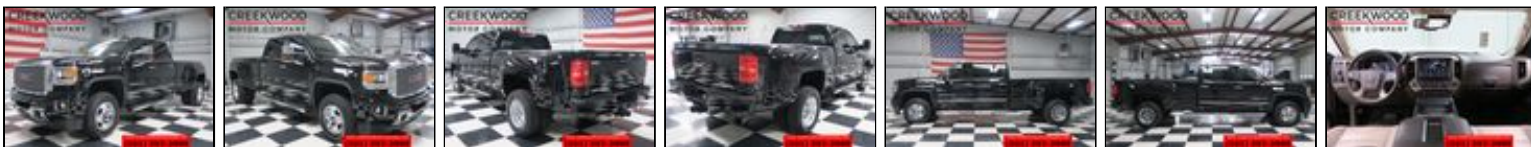

Creekwood Motor Company

2016 GMC Sierra 3500HD Denali 4x4 Diesel

Price: \$51,900

Creekwood Motor Company

2204 S Benton Ave
Searcy, AR 72143
creekwoodmotorcompany.com
501-593-3999

Ty Swindle

501-593-3999
501-593-3999

ty@creekwoodmotorcompany.com

Topline Information

VIN:	1GT42YE86GF282192	Body:	Pickup truck	Drivetrain:	FourWD
Stock:	18120	Engine:	ENGINE, DURAMAX 6.6L TURBO DIESEL V8, B20-DIESEL COMPATIBLE	Mileage:	63300
Year:	2016	Transmission:	Allison Transmission Automatic	Condition:	Excellent
Make:	GMC	Cylinders:	8 - Cyl.	Title:	Clear
Model:	Sierra 3500HD	Trans. Type:	Automatic	Doors:	4 doors
Submodel:	Denali 4x4 Diesel Dually Black Nav Sunroof 1Owner				

Similar Vehicles in Inventory

2016 GMC Sierra 3500HD Denali 4x4 Diesel
Dually Chrome Nav Roof 1 Owner
Summit White - Jet Black

AUTOMATIC ALLISON TRANSMISSION Mileage:
ENGINE, DURAMAX 6.6L TURBO DIESEL 110,900
V8, B20-DIESEL COMPATIBLE