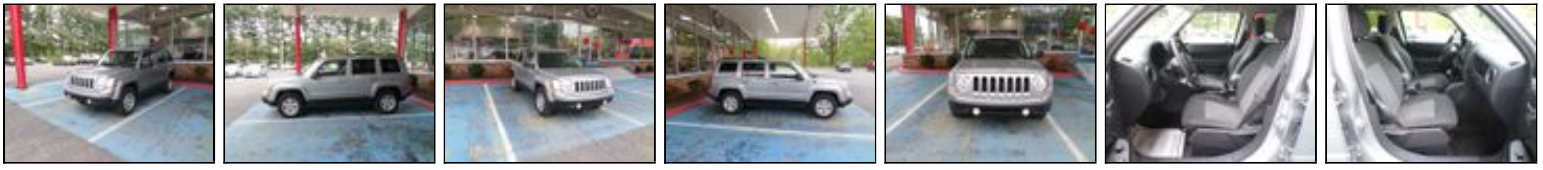

Topline Information

VIN:	1C4NJPBA2FD409605	Body:	SUV	Drivetrain:	FWD
Stock:		Engine:	ENGINE: 2.0L I4 DOHC 16V DUAL VVT	Mileage:	34240
Year:	2015	Transmission:		Condition:	LikeNew
Make:	Jeep	Cylinders:	4 - Cyl.	Title:	Clear
Model:	Patriot	Trans. Type:	Automatic	Doors:	4 doors
Submodel:	Sport				

Options

Comfort & Convenience

AC	Auxiliary Pwr Outlet	Child Safety Locks
Clock	Cruise	Power Locks
Power Mirrors	Power Steering	Power Windows
Tilt	Tint	

Safety

Anti-Lock Brakes	Drivers Front Airbag	Dual Front Airbags
Fog Lights	Rear Defroster	Rear Head Air Bag
Rear Wiper	Side Airbags	Side Head Air Bag
Tire Pressure Monitoring	Traction Control	Variable Wipers

Mechanical

Front Disc/Rear Drum Brakes	Gasoline Fuel

Price: $11,350